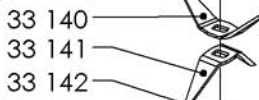

33 100

33 107

33 145

33 123

SANTOS Blender #33

From date: 08/2018

from serial number: 1071670

**33 200
33 200E**