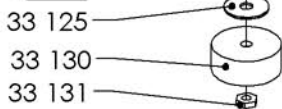

33 100

33 107

33 145

33 123

SANTOS Blender #33

From date: 08/2018

from serial number: 1071670

**33 200
33 200E**