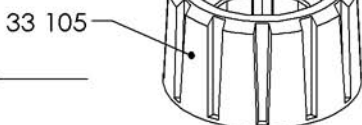

33 100

33 107

33 145

33 123

SANTOS Blender #33

From date: 08/2018

from serial number: 1071670

**33 200
33 200E**