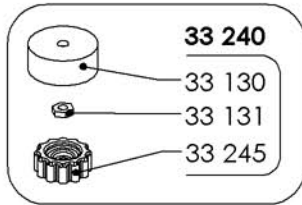

33 100

33 107

33 145

33 123

SANTOS Blender #33

From date: 08/2018

from serial number: 1071670

**33 200
33 200E**