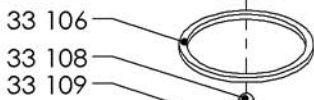

33 100

33 107

33 145

33 123

SANTOS Blender #33

From date: 08/2018

from serial number: 1071670

**33 200
33 200E**