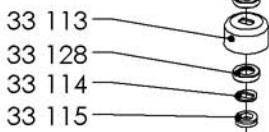

33 100

33 107

33 145

33 123

SANTOS Blender #33

From date: 08/2018

from serial number: 1071670

**33 200
33 200E**