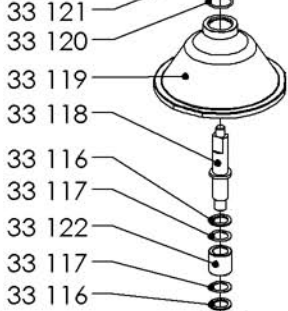

33 100

33 107

33 145

33 123

SANTOS Blender #33

From date: 08/2018

from serial number: 1071670

**33 200
33 200E**